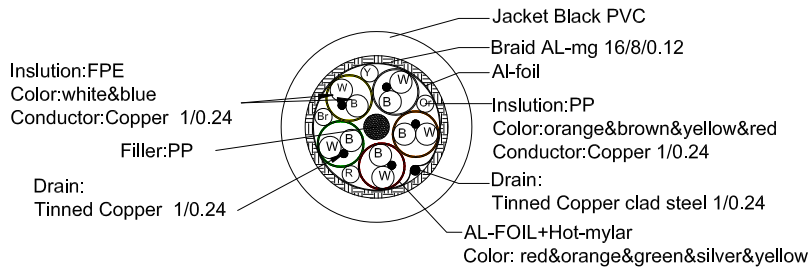

1 2 3 4 5 6 7 8 9 10 11 12 13 14

A

**Pin-Belegung / Pin Assignment**

**WIRE CONNECTION**

CN1	WIRE COLOR	CN2
1	WHITE	12
3	RED BLUE	10
2	DRAIN	11
4	WHITE	9
6	ORANGE BLUE	7
5	DRAIN	8
7	WHITE	6
9	GREEN BLUE	4
8	DRAIN	5
10	WHITE	3
12	SILVER BLUE	1
11	DRAIN	2
13	ORANGE	13
14	BROWN	14
15	WHITE	15
17	YELLOW BLUE	17
16	DRAIN	16
18	YELLOW	18
19	RED	19
20	NC	20
SHELL	BRAID+DRAIN	SHELL

Inslution:FPE  
Color:white&blue  
Conductor:Copper 1/0.24  
Filler:PP  
Drain:  
Tinned Copper 1/0.24

Jacket Black PVC  
Braid AL-mg 16/8/0.12  
Al-foil  
Inslution:PP  
Color:orange&brown&yellow&red  
Conductor:Copper 1/0.24  
Drain:  
Tinned Copper clad steel 1/0.24  
AL-FOIL+Hot-mylar  
Color: red&orange&green&silver&yellow