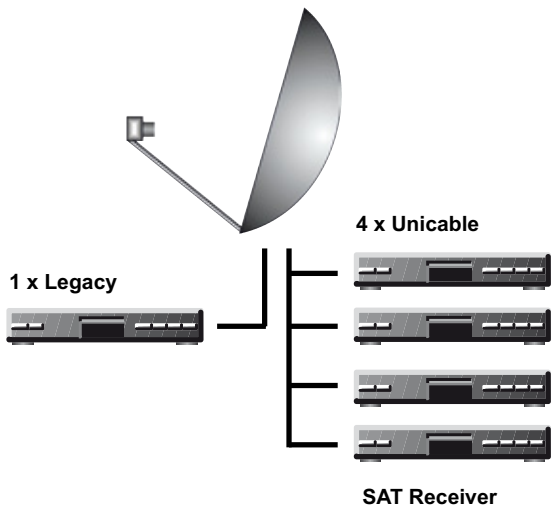

goobay®

5 verfügbar ab KW 5
available from week 5

Bestellnr.
order code

Artikel
item

Unicable (Einkabel-) LNB für 4 Teilnehmer in 1 Leitung

- zur Versorgung von bis zu 4 Receivern über ein Kabel (Unterstützung des „Unicable Protocol“ erforderlich)
- stellt 4 verschieden umgesetzte Ausgangsfrequenzen zur Verfügung, die bei fast allen neuen Receivern vorprogrammiert sind und nur noch zugeordnet werden müssen
- zusätzlicher „legacy“ Standard Single-Ausgang für normale Receiver, die keine Unicabletechnik unterstützen
- perfekt, wenn aus Platzgründen nur 1 Kabel verlegt werden kann
- ideal zum Umrüsten von Kabelanschlüssen auf SAT-Betrieb
- 10 Jahre Garantie
- Rauschmaß 0,3 dB
- vergoldete F-Anschlüsse, Wetterschutz
- HDTV DVB-S2 kompatibel
- geringer Stromverbrauch, sehr hohe X-Polarisations Entkopplung
- große Frequenzstabilität
- Universal 40 mm LNB-Aufnahme
- Receiver müssen unicable-tauglich (EN 50494) sein
- nur eine Satposition, z.B. Astra 19,2° empfangbar (Schiel-/Multifeed-Lösungen sind nicht möglich)
- Ausgangsfrequenz Unicable (SCR, Single Channel Router):
  Kanal 1: 1210 MHz
  Kanal 2: 1420 MHz
  Kanal 3: 1680 MHz
  Kanal 4: 2040 MHz
- Verstärkung SCR Ausgang: typ. 65 dB, 58~70 dB
- Ausgangsfrequenz Legacy (Standard Single Ausgang): 950-2150 MHz
- Schaltsignale Legacy: 14/18 Volt, 22 kHz, DiSEqC 1.0
- Verstärkung Legacy Ausgang: typ. 60 dB, 55~68 dB
- L.O.F. (Low/High): 9,75/10,6 MHz

Unicable LNB for 4 participants in one cable with additional single output, Weather protect

- this product is made for supplying up to 4 receivers by one cable („Unicable Protocol“ supporting is necessary)
- the LNB offers 4 different and moved output frequencies, these are already installed at most receivers and only have to be allocated
- an additional „legacy“ standard single output for normal receivers, not supporting unicable technique, is integrated
- perfect, if only one cable should be installed caused to less place
- perfect for retooling of cable connections from cable to SAT TV
- 10 years warranty
- noise factor 0.3 dB
- gold plated F-connectors, weather protection
- HDTV DVB-S2 compatible
- low power consumption, high X-polarization decoupling
- big frequency stability
- Universal 40 mm LNB connection
- the receivers must support unicable (EN 50494)
- only one SAT position can be received, e.g. Astra 19.2° (squint or multifeed solutions are not possible)
- output frequency Unicable (SCR, Single Channel Router):
  channel 1: 1210 MHz
  channel 2: 1420 MHz
  channel 3: 1680 MHz
  channel 4: 2040 MHz
- amplifying of SCR output: typ. 65 dB, 58~70 dB
- output frequency Legacy (standard single output): 950-2150 MHz
- Switch signal Legacy: 14/18 V, 22 kHz, DiSEqC 1.0
- amplifying Legacy output: typ. 60 dB, 55~68 dB
- L.O.F. (Low/High): 9.75/10.6 MHz

67173

SAT GOOBAY UNICABLE LNB (SCR)